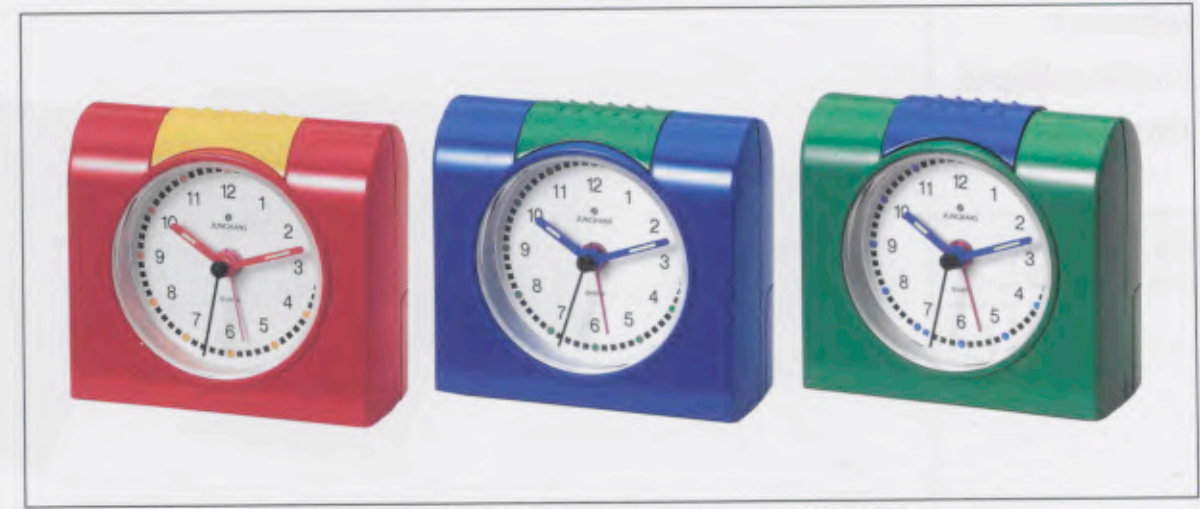

Collection
Junghans Quartz
alarm.

»Colorado«

140/1130.00 8,2x7,2 cm
GK/EB/Lz/O/W 710

140/1131.00 8,2x7,2 cm
GK/EB/Lz/O/W 710

140/1132.00 8,2x7,2 cm
GK/EB/Lz/O/W 710

140/1130.00

140/1131.00

140/1132.00