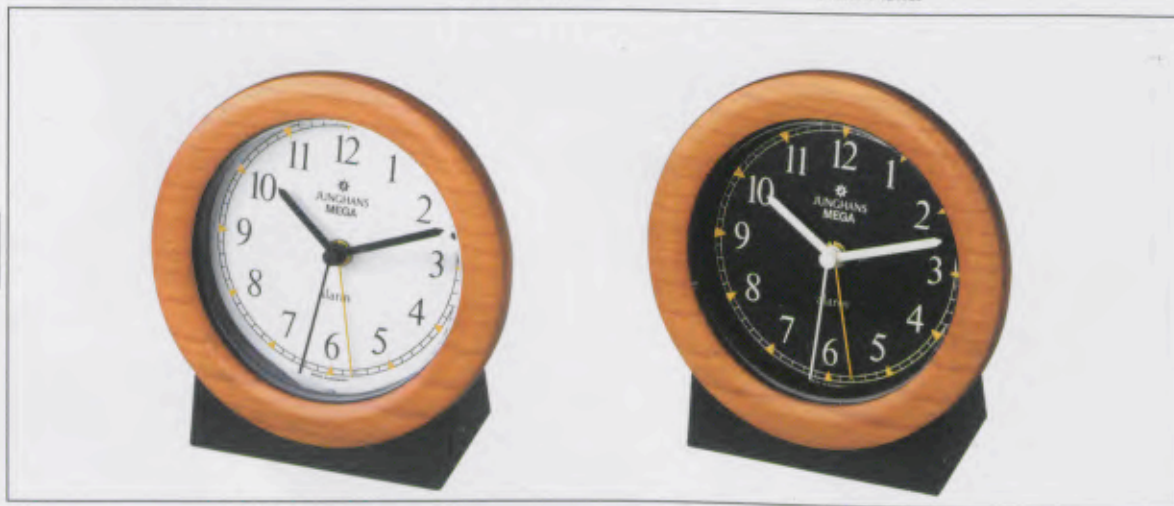

958/6012.00 9,0x9,9 cm
GK/OW/H

958/6100.00 9,0x9,9 cm
GK/OW/Lzz/H

958/6101.00 9,0x9,9 cm
GK/OW/Lzz/H

958/6012.00

958/6100.00

958/6101.00

Collection
Junghans Mega
alarm.

156/4010.00 Ø 9,8x10,5 cm
GK-GR/M/H

156/4011.00 Ø 9,8x10,5 cm
GK-GR/M/H

156/4010.00

156/4011.00

Collection
Junghans Mega
alarm.

156/4101.00 13,0x11,0 cm
GH-fl-sl/M/H

156/4200.00 14,0x11,0 cm
GH-fl-sl/M/H

156/4101.00

156/4200.00