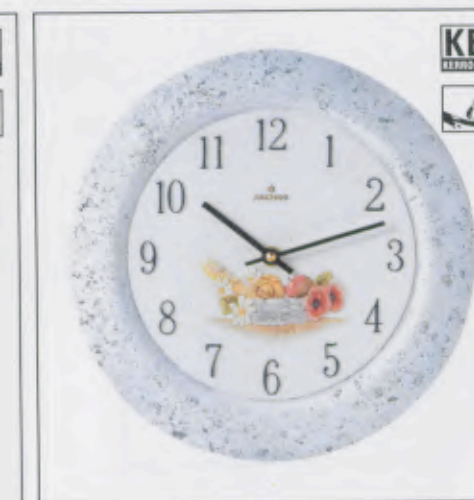

362/4006.00 »Cottage«
quartz Ø 25,0 cm
GKE/W 738

362/4006.00