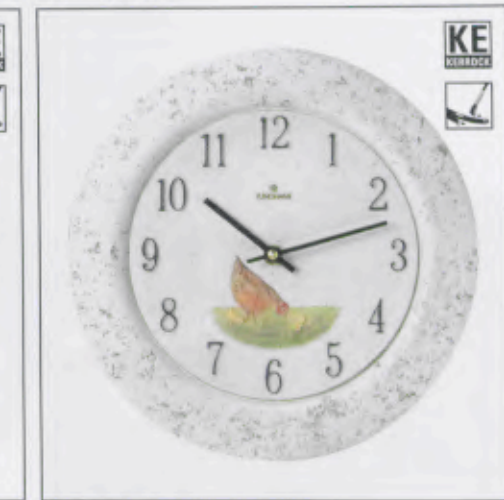

362/4007.00 »Cottage«
quartz Ø 25,0 cm
GKE/W 738

362/4007.00