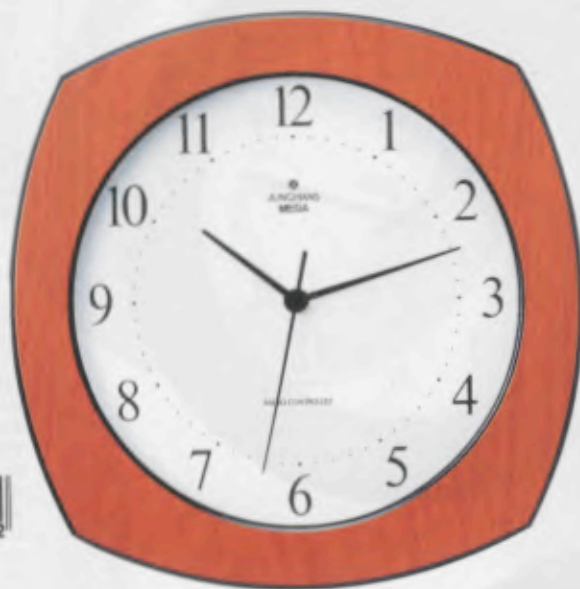

373/3002.00