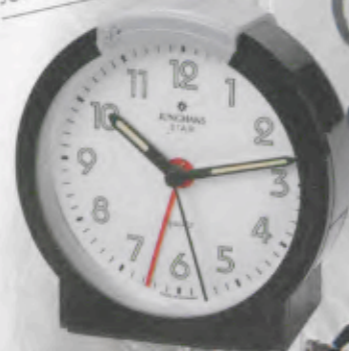

JUNGHANS "STAR". NEW!

② Modell: 140/1001