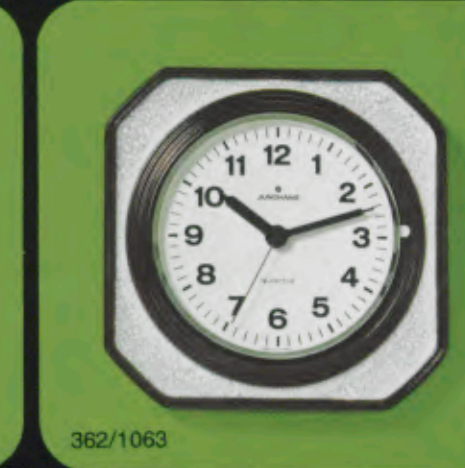

# Quartz-Küchenuhren

Quartz kitchen clocks

Pendules de cuisine à quartz

Relojes de cocina a cuarzo

362/1050

362/1051

362/1052

362/1053

362/1054

362/1061

362/1062

362/1063

**362/1050 quartz**

23,0 x 23,0 cm

Keramik-Gehäuse.

Ceramic case.