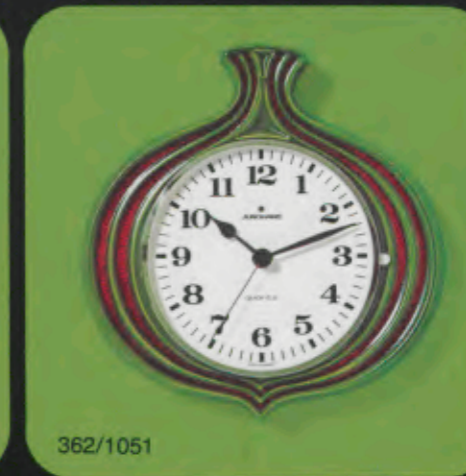

# Quartz-Küchenuhren

Quartz kitchen clocks

Pendules de cuisine à quartz

Relojes de cocina a cuarzo

362/1050

362/1051

362/1052

362/1053

362/1054

362/1061

362/1062

362/1063

**362/1050 quartz**

23,0 x 23,0 cm

Keramik-Gehäuse.

Ceramic case.