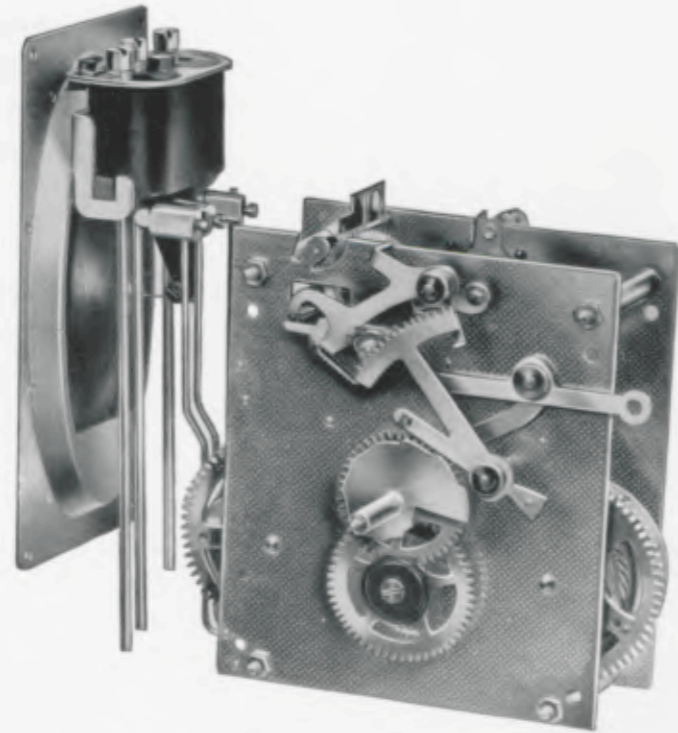

9,6 x 11 cm = 3 $\frac{3}{4}$ x 4 $\frac{1}{4}$ inches

Werk Nr. 748

Halbstund-Rechenschlagwerk, Platinen und Räder aus Spezialhartmessing, Platinen dessinert

8 day halfhour rack-strike movement, plates and toothed wheels are cut from a special brand of hardened brass material, plates designated